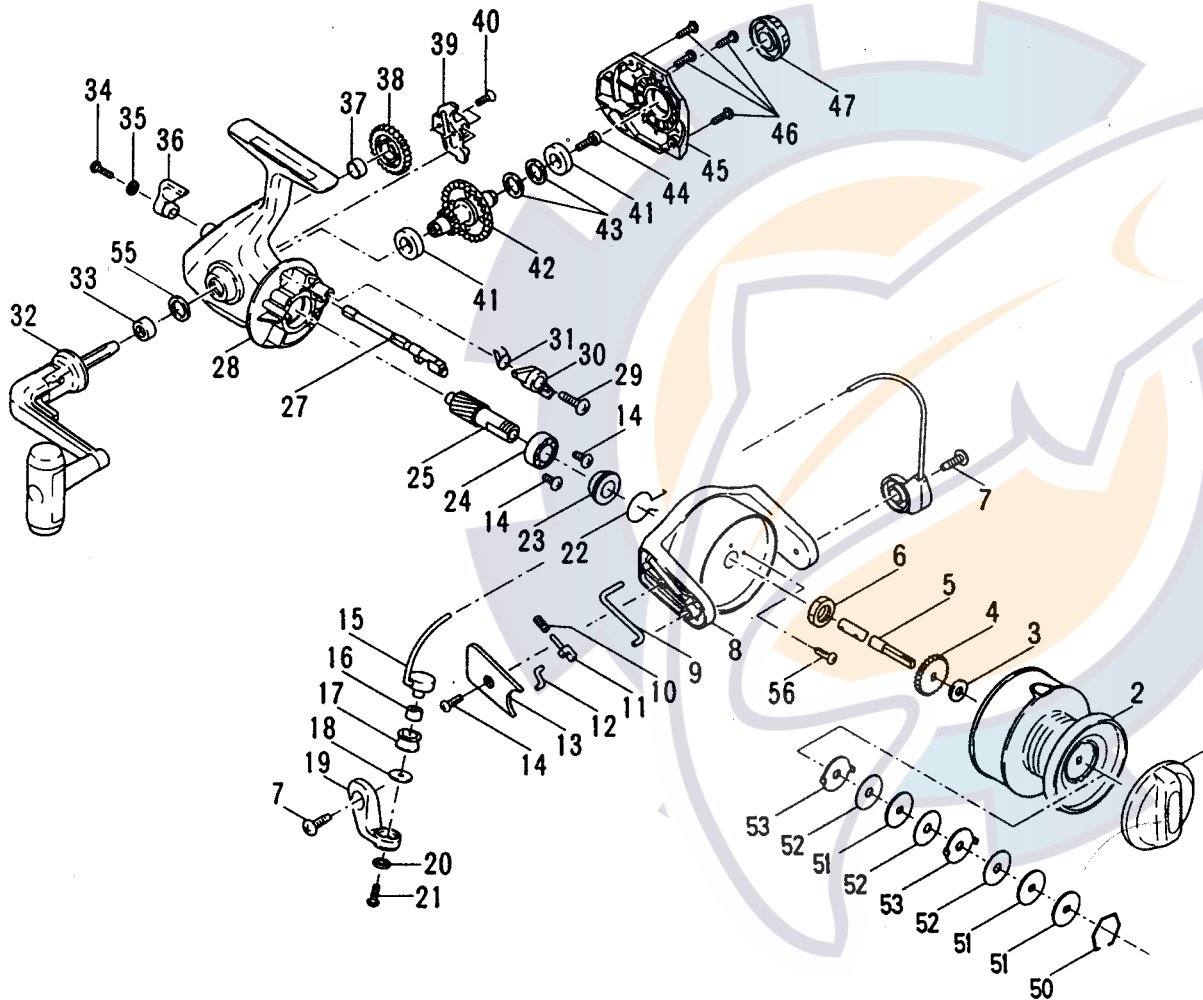

MODEL 4000

PARTS LIST FOR MODEL 4000

| KEY NO. | PART NO. | DESCRIPTION |
|---------|-----------|-----------------------------|
| 1 | 052 3000 | Drag Knob Asm. with Spring |
| 2 | 047 4000 | Spool Assembly |
| 3 | 060 3000 | Spool Thrust Washer |
| 4 | 040B3000 | Click Ratchet |
| 5 | 039 4000 | Spool Shaft |
| 6 | 038 3000 | Rotor Nut |
| 7 | 031A3000 | Trip Arm Screw (2) |
| 8 | 027 4000 | Rotor Cup |
| 9 | 028A3000 | Cam Lever |
| 10 | 034C3000 | Pivot Spring |
| 11 | 034B1000 | Pivot Shaft |
| 12 | 034A3000 | Pivot Arm |
| 13 | 027A4000 | Bail Pivot Cover |
| 14 | 022 875 | Screw (3) |
| 15 | 024 4000 | Bail Wire Assembly |
| 16 | 035A3000 | Line Roller Bushing |
| 17 | 035 3000 | Line Roller |
| 18 | 132 3000 | Roller Washer |
| 19 | 034 3000 | Bail Arm |
| 20 | 022A875 | Washer |
| 21 | 036 1000 | Bail Stud Screw |
| 22 | 230 3000 | Silent Dog Spring |
| 23 | 019A3000 | Pinion Spacer |
| 24 | 020 722 | Ball Bearing |
| 25 | 019 3000 | Pinion Gear |
| 27 | 006A3000 | Eccentric Shaft |
| 28 | 001 4000 | Housing |
| 29 | 003 3000 | Dog Mounting Screw |
| 30 | 004 3000 | Anti-Reverse Dog |
| 31 | 004A3000 | Dog Spring |
| 32 | 0015 3000 | Handle Assembly |
| 33 | 015A3000 | Handle Spacer |
| 34 | 006F- | Eccentric Lever Mtg. Screw |
| 35 | 006G3000 | Thrust Washer |
| 36 | 006E-000 | Eccentric Lever |
| 37 | 231A3000 | Crosswind Gear Bushing |
| 38 | 231 3000 | Crosswind Gear |
| 39 | 043 6000 | Crosswind Gear Block |
| 40 | 044 1500 | Screw (2) |
| 41 | 002A3000 | Cover & Housing Bushing (2) |
| 42 | 008 3000 | Main Gear |
| 43 | 008A3000 | Main Gear Shim |
| 44 | 009A3000 | Standard Driver Screw |
| 45 | 045 4000 | Housing Cover |
| 46 | 046 1000 | Cover Screw (4) |
| 47 | 233 3000 | Bearing Cover |
| **48 | 048 4000 | Spool Click Tongue |
| **49 | 022 1000 | Click Tongue Screw |
| 50 | 051 3000 | Drag Retaining Ring |
| 51 | 057 3000 | Keyed Drag Washer (2) |
| 52 | 006 3000 | Teflon Drag Washer (1) |
| 52A | 006 4000 | Drag Washer HT-100 (2) |
| 53 | 058 4000 | Ear Drag Washer (1) |
| **54 | 040C4000 | Click Washer |
| 55 | 017 4000 | Handle Washer |
| 56 | 305 875 | Rotor Nut Locking Screw |